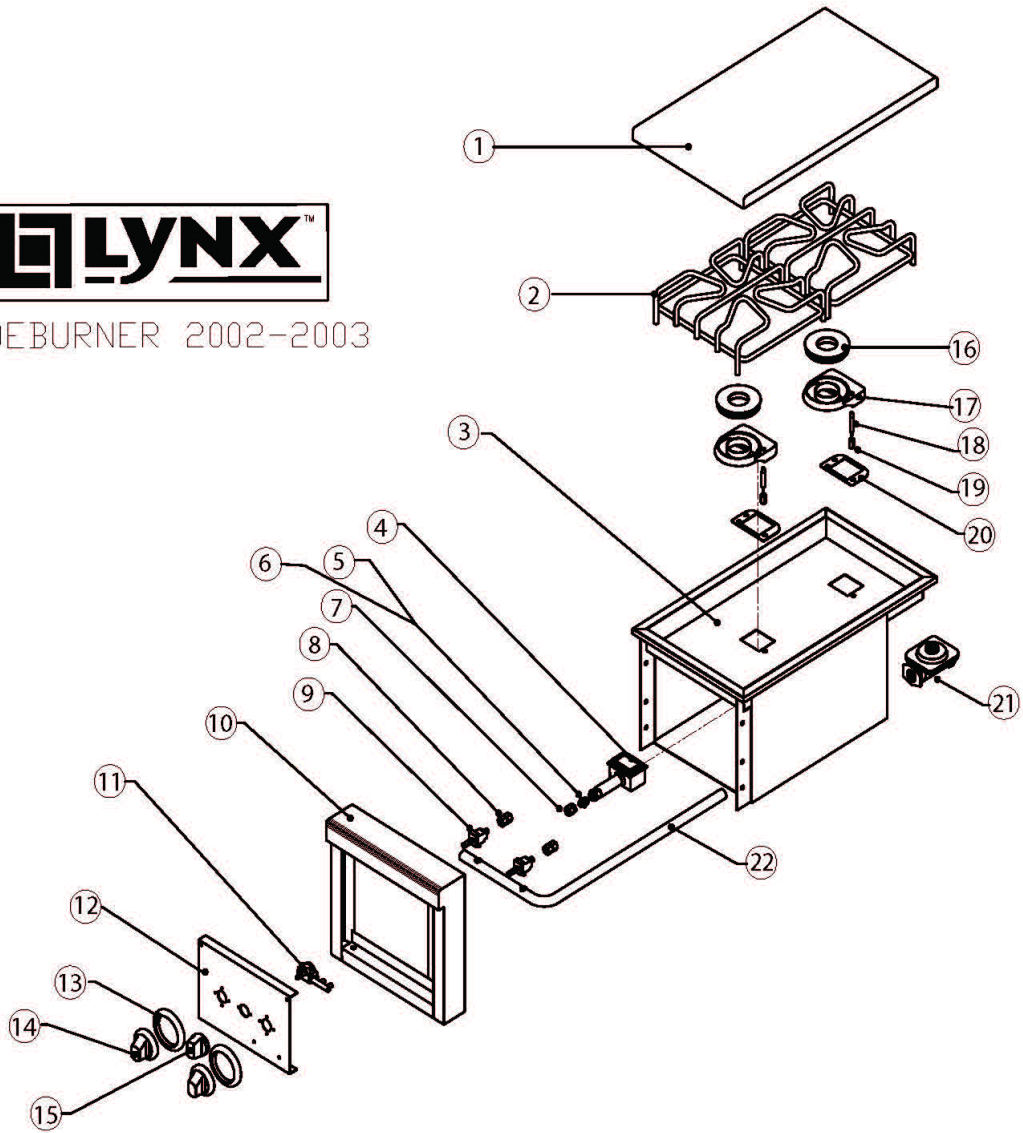

# LSB2 2002-2003 Side Burner

Click on any circled item, then add the part to your cart. If it won't click, the part is not available. If the part is not available, please call us at: 888.988.4546

SIDEBURNER 2002-2003

Item	Part No.	Name	Qty	Uom	NOTES
1	10045	REMOVEABLE COVER		EA	
2	17015	SPIDER GRATE		EA	
3	10002	Body, SB1/SB2/CB1/CB2 (Not Field Replaceable)		EA	
4	13034	Venturi for Burner		EA	
5	13036	Orifice #180 NG SB		EA	
6	13037	Orifice, 110 lp SB		EA	
7	13042	Orifice 1.8mm w/ fitting		EA	
8	14001	ADAPTER 1/8" FTP X 3/8		EA	
9	31065	Coupler		EA	
10	10016	Bullnose Body SB		EA	
11	12003	Igniter, 2-Spark Rotary		EA	
12	10104	Panel, Front SB2/CB2		EA	
13	10001	BEZEL		EA	
14	90137	KNOB BURNER STAINLESS		EA	
15	11160	Knob, Igniter		EA	
16	11023	Cap, Brass Burner Body *Obsolete*		EA	
17	11001	Body, Burner brass *Obsolete*		EA	
18	12001	Electrode S/B *Obsolete*		EA	
Not Shown	12008	Wire, igniter 15"		EA	
19	12013	Electrode Sleeve		EA	
20	13041	Gasket, ega		EA	
21	30781	REGULATOR 4/11 N/G ONLY		EA	
Not Shown	13026	LP REGULATOR W/36" HOSE		EA	
22	80109	Manifold Assy Professional		EA	
Not Shown	32836	FLEX TUBE, S/S, 3/8" X 9"		EA	
Not Shown	32837	FLEX TUBE, S/S, 3/8" X 24"		EA	
Not Shown	13045	Bolt, 6mm x 25mm		EA	